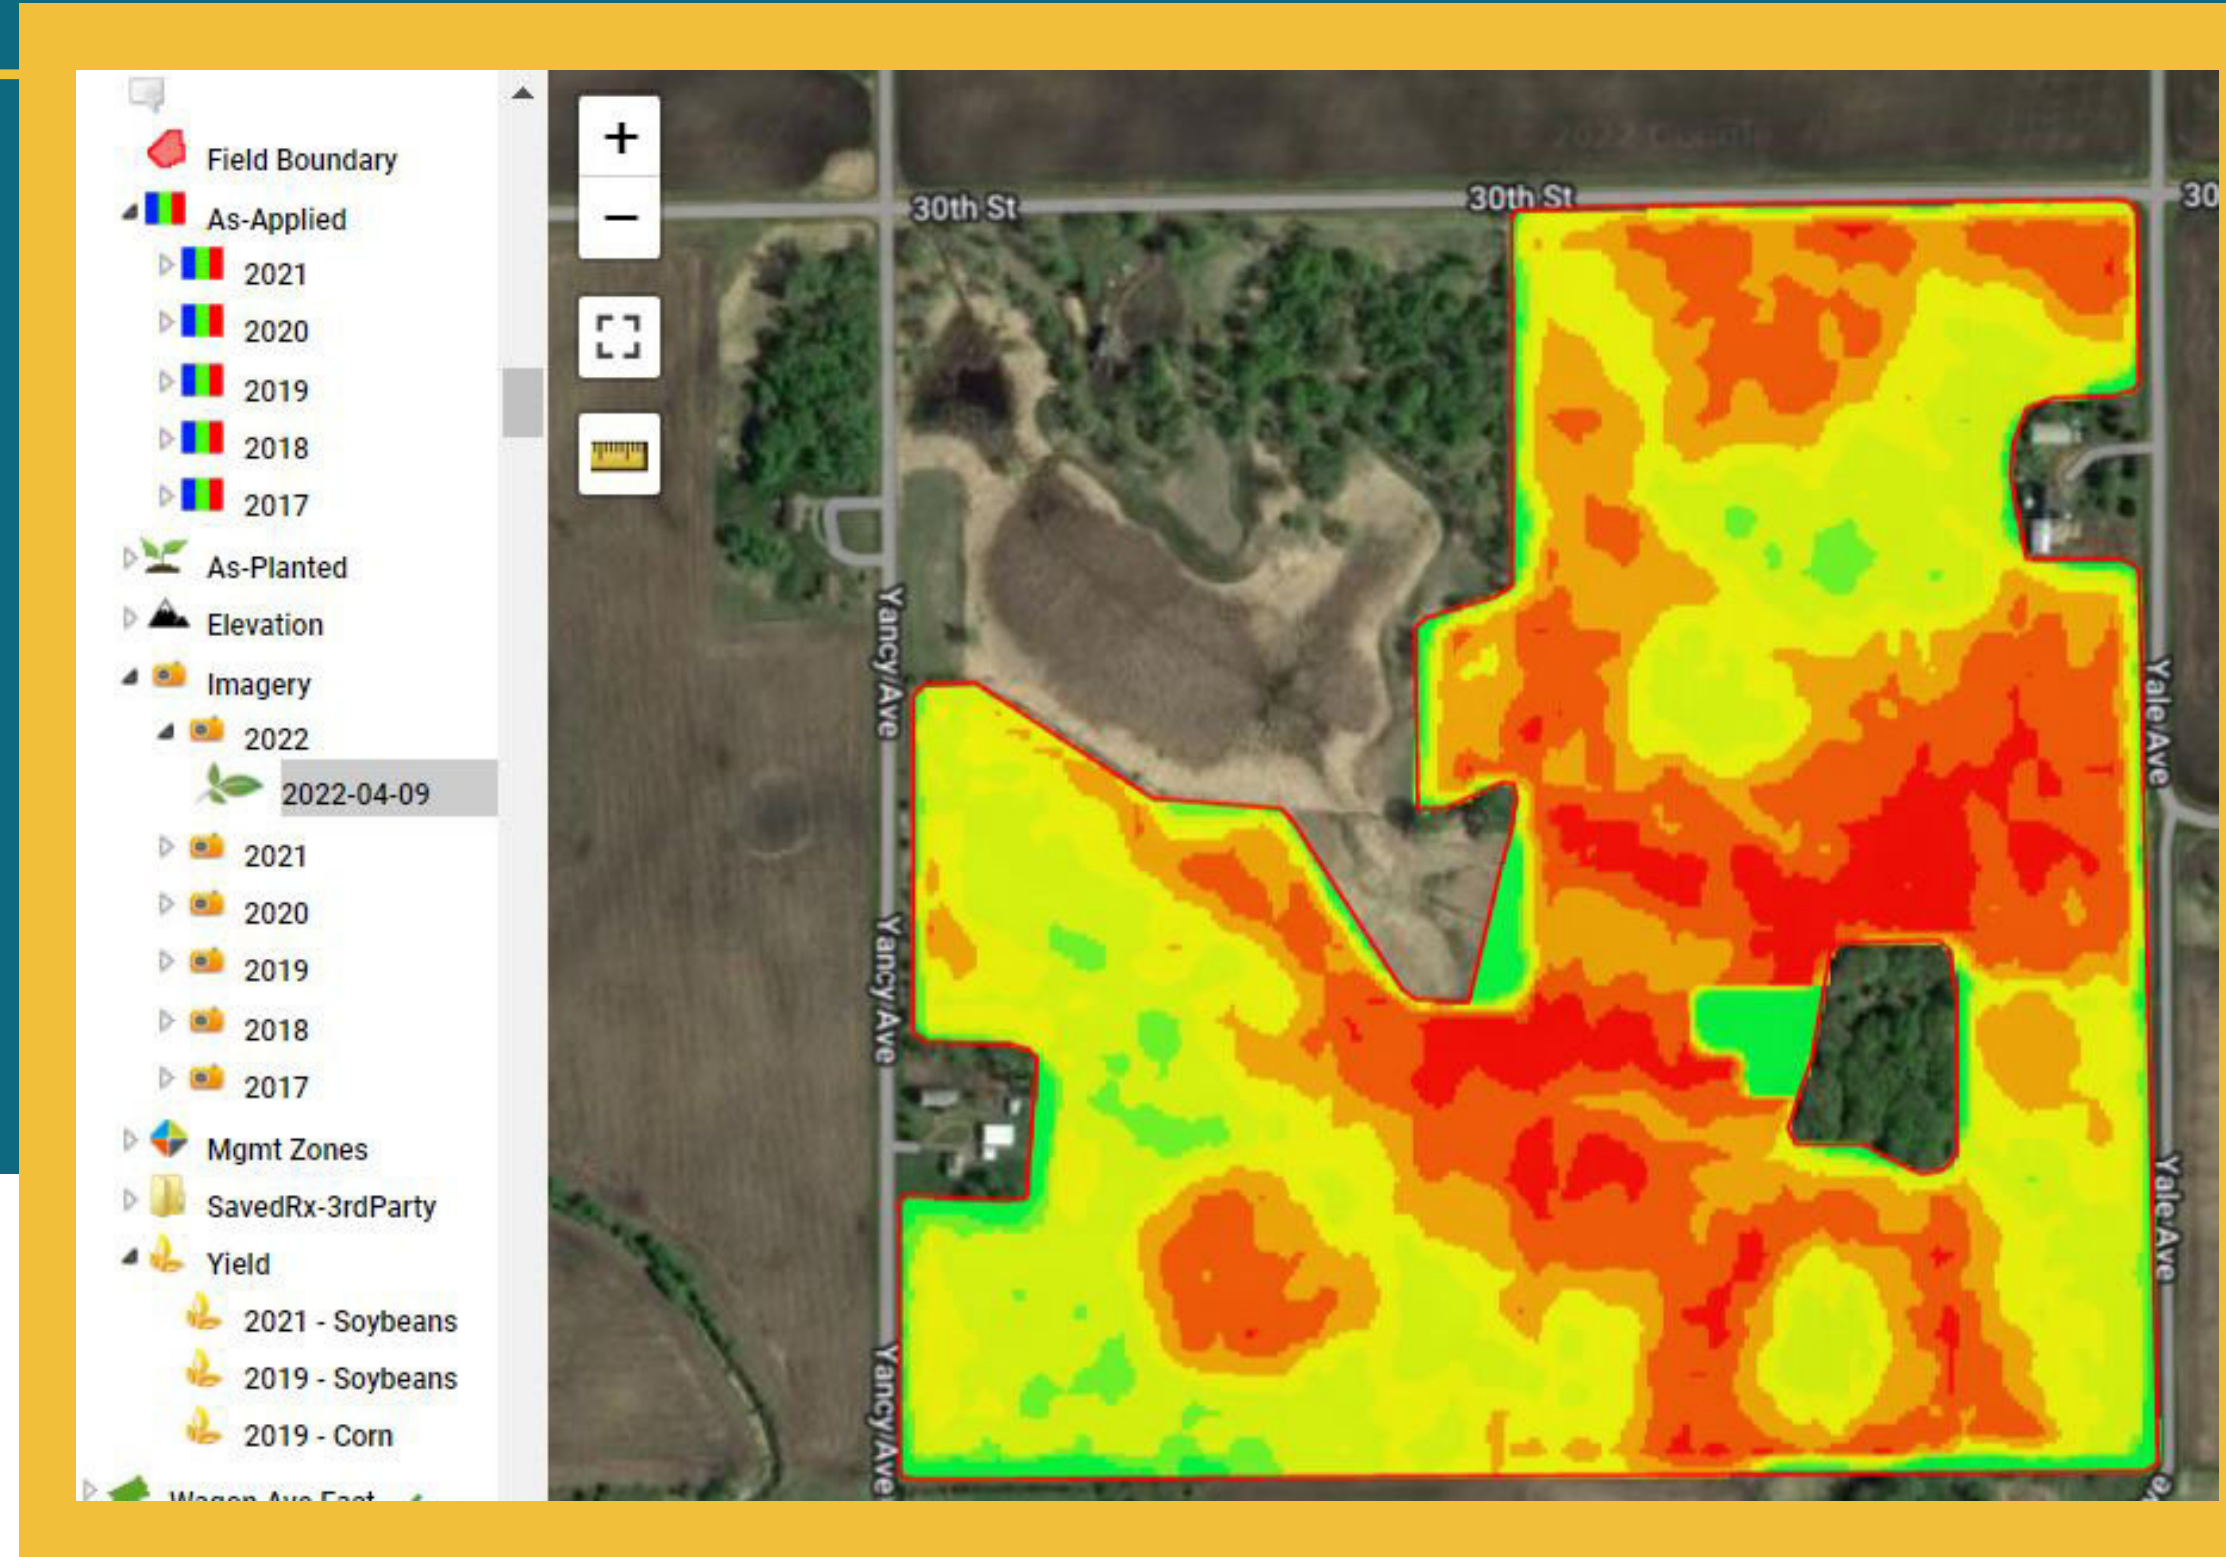

Centra Sota CONNECT

This entry level precision ag service allows farmers to gather all their field level data in one location, giving our customers simple access to historical data whenever they need it.

Satellite Imagery

- NDVI Imagery

Tissue Sample Data

- Tissue Sample Results

Planting Data

- Target Population
- Actual Population
- Variety or Hybrid
- Total Acres Planted

Basic Field Level Reports As Applied Farmer Applied

- Yield by Field
- Yield by Variety

Harvest Data

- Total Yield
- Avg. Yield Per Acre
- Avg. Moisture
- Speed

Scouting Reports

- Field Level Scouting Reports
- Soil Data
- Grid Soil Sample Results
- Composite Soil Sample Results

- Spray
- Fertilizer
- Tillage
- Manure Application

Custom As Applied 'Centra Sota'

- Custom Spray
- Custom Spread

Field Boundary

- Acreage
- Section, Township Range

All field level data listed above will be available to our farmer customers digitally as well as available through your local crop advisor. Yearly subscriptions of Connect will come with local data support for uploading data, editing/correcting data, and general account management.