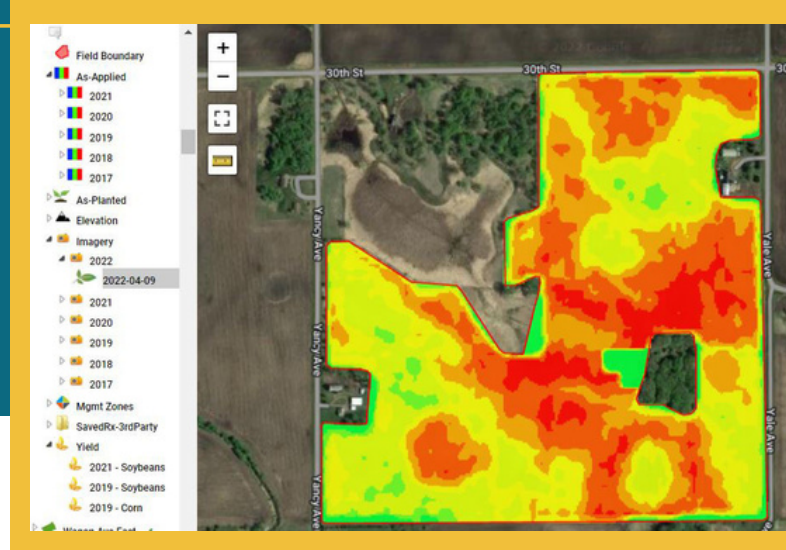

Centra Sota CONNECT

This entry level precision ag service allows farmers to gather all their field level data in one location, giving our customers simple access to historical data whenever they need it.

Satellite Imagery

- NDVI Imagery

Tissue Sample Data

- Tissue Sample Results

Planting Data

- Target Population
- Actual Population
- Variety or Hybrid
- Total Acres Planted

Basic Field Level Reports

- Yield by Field
- Yield by Variety

Harvest Data

- Total Yield
- Avg. Yield Per Acre
- Avg. Moisture
- Speed

Scouting Reports

- Field Level Scouting Reports
- Soil Data
- Grid Soil Sample Results
- Composite Soil Sample Results

As Applied Farmer Applied

- Spray
- Fertilizer
- Tillage
- Manure Application

Custom As Applied 'Centra Sota'

- Custom Spray
- Custom Spread

Field Boundary

- Acreage
- Section, Township Range

All field level data listed above will be available to our farmer customers digitally as well as available through your local crop advisor. Yearly subscriptions of Connect will come with local data support for uploading data, editing/correcting data, and general account management.